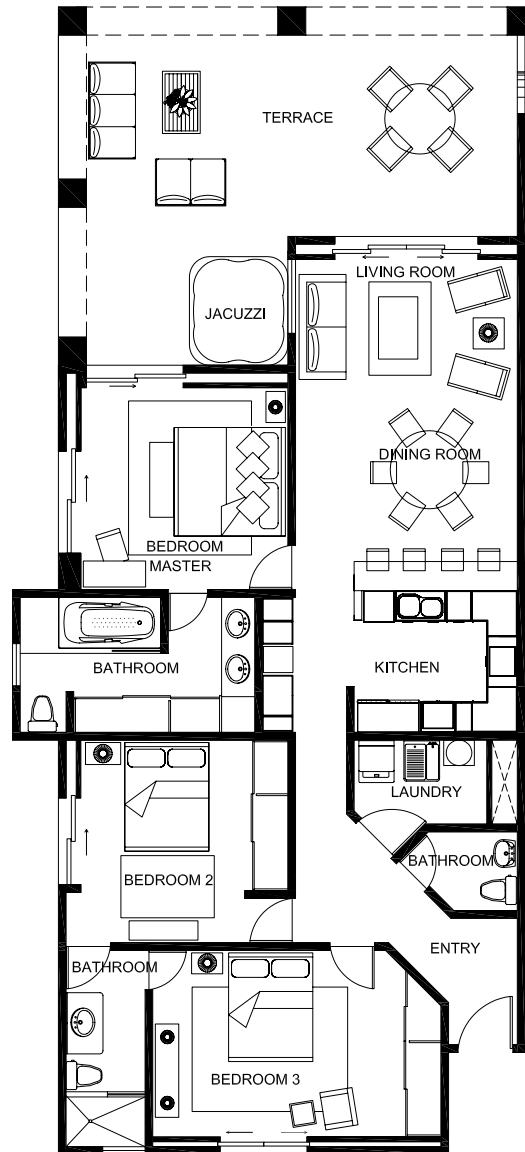

Unit 101

3 Bedroom & 2 1/2 Bathrooms

FLOOR	LIVING SIZE	TERRACE SIZE
First	1622 Sq. Ft.	571 Sq. Ft.