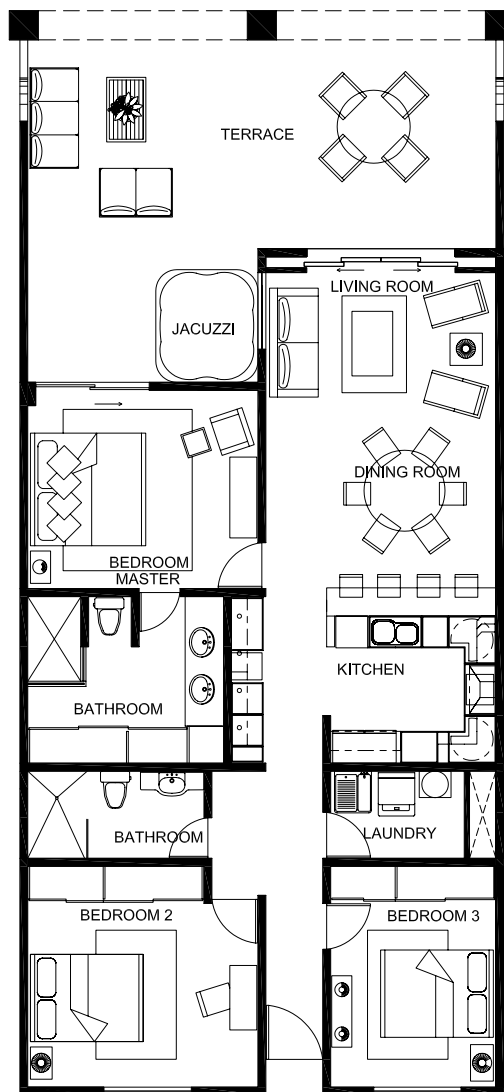

Unit 102

3 Bedroom & 2 Bathrooms

FLOOR	LIVING SIZE	TERRACE SIZE
First	1413 Sq. Ft.	566 Sq. Ft.