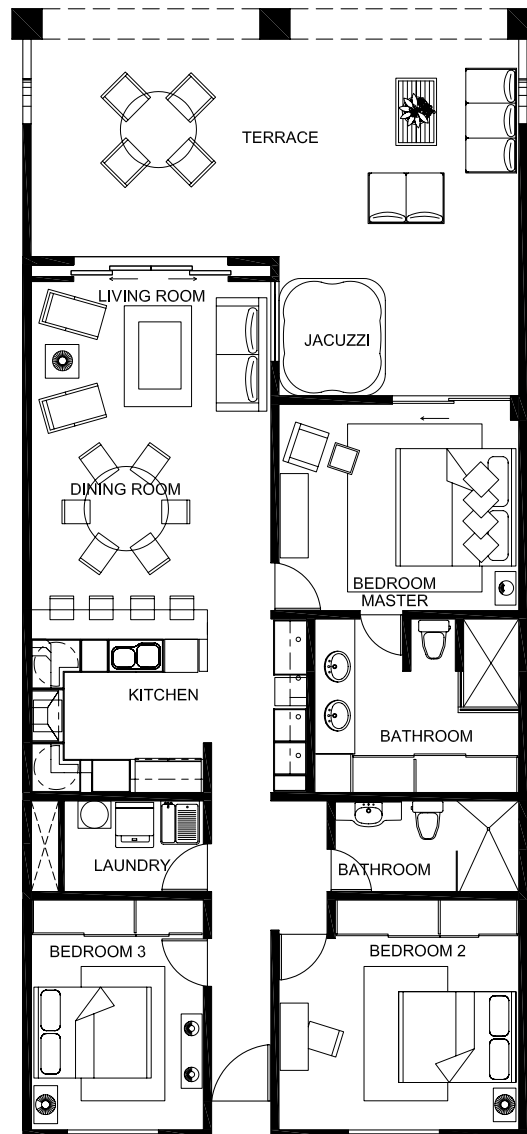

Unit 103

3 Bedroom & 2 Bathrooms

FLOOR	LIVING SIZE	TERRACE SIZE
First	1413 Sq. Ft.	566 Sq. Ft.