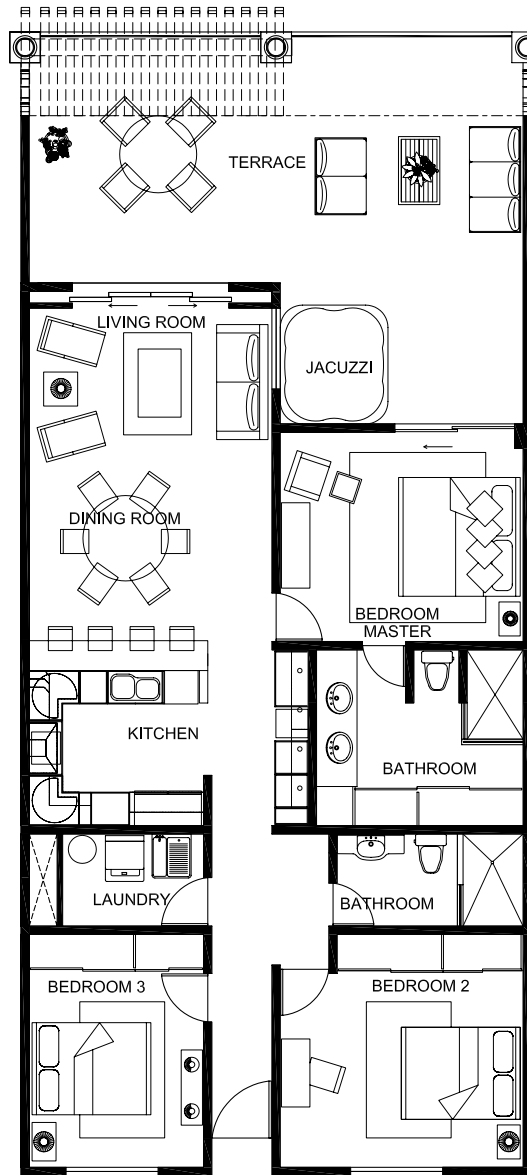

Unit 202

3 Bedroom & 2 Bathrooms

FLOOR	LIVING SIZE	TERRACE SIZE
First	1413 Sq. Ft.	566 Sq. Ft.