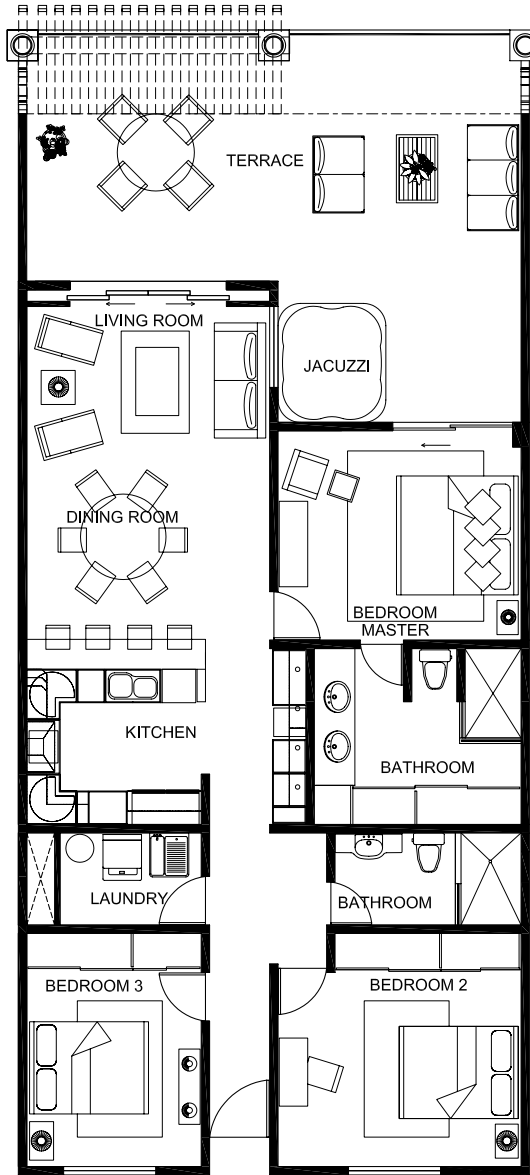

Unit 203

3 Bedroom & 2 Bathrooms

FLOOR	LIVING SIZE	TERRACE SIZE
First	1413 Sq. Ft.	566 Sq. Ft.