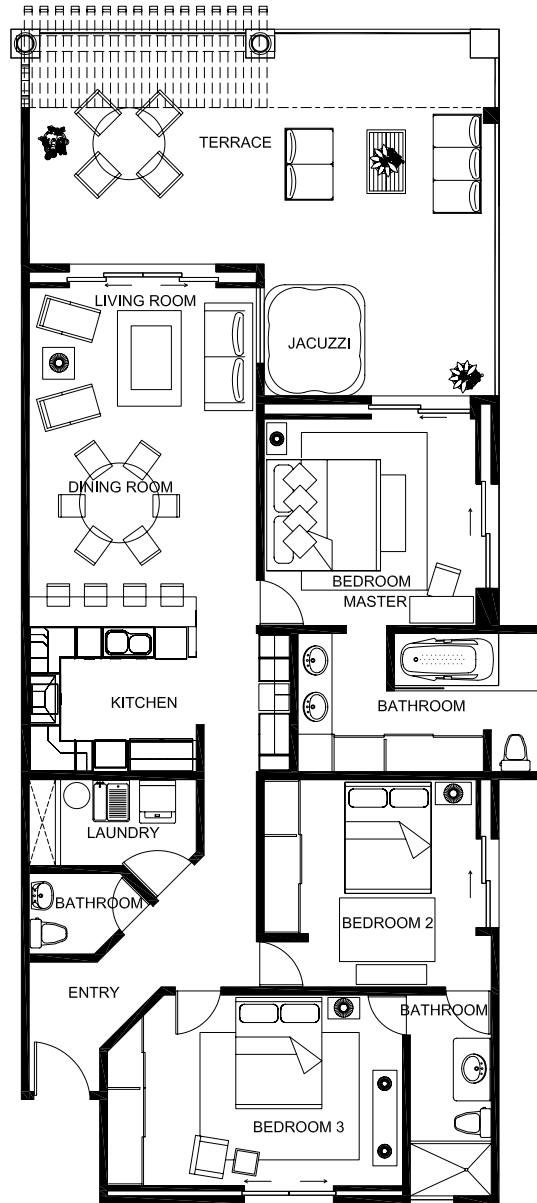

Unit 204

3 Bedroom & 2 1/2 Bathrooms

FLOOR	LIVING SIZE	TERRACE SIZE
Second	1622 Sq. Ft.	571 Sq. Ft.