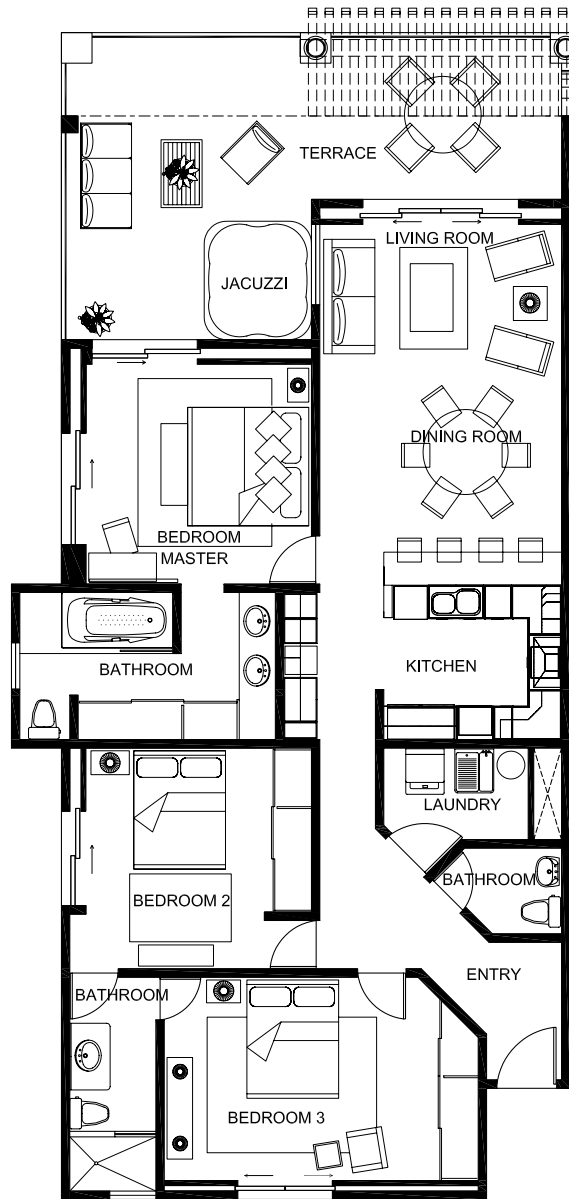

Unit 301

3 Bedroom & 2 1/2 Bathrooms

FLOOR	LIVING SIZE	TERRACE SIZE
Tird	1622 Sq. Ft.	425 Sq. Ft.