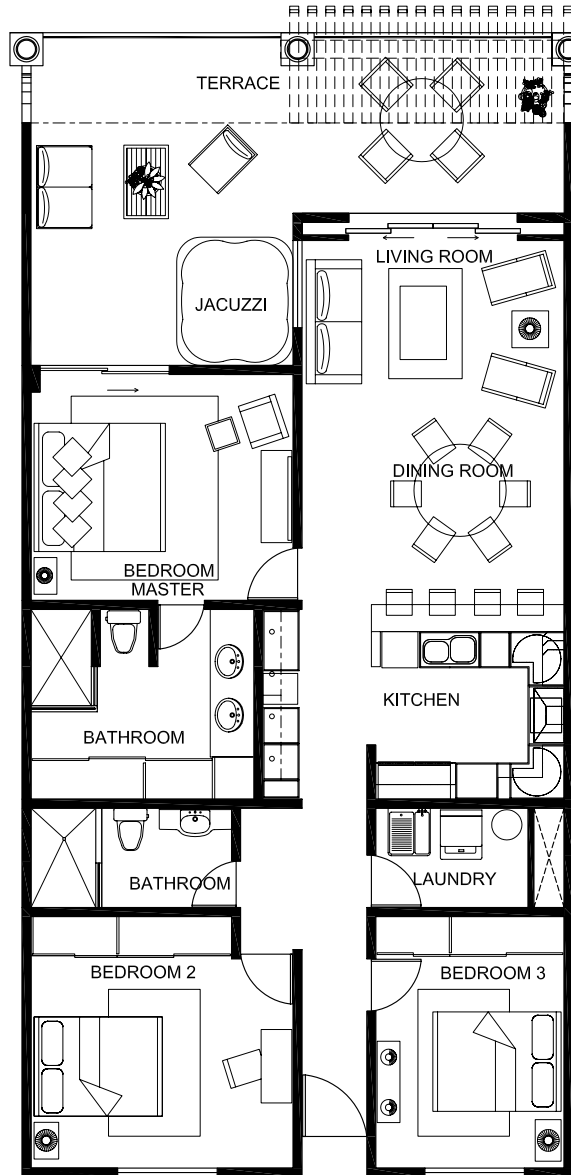

Unit 302

3 Bedroom & 2 Bathrooms

FLOOR	LIVING SIZE	TERRACE SIZE
Tird	1413 Sq. Ft.	420 Sq. Ft.