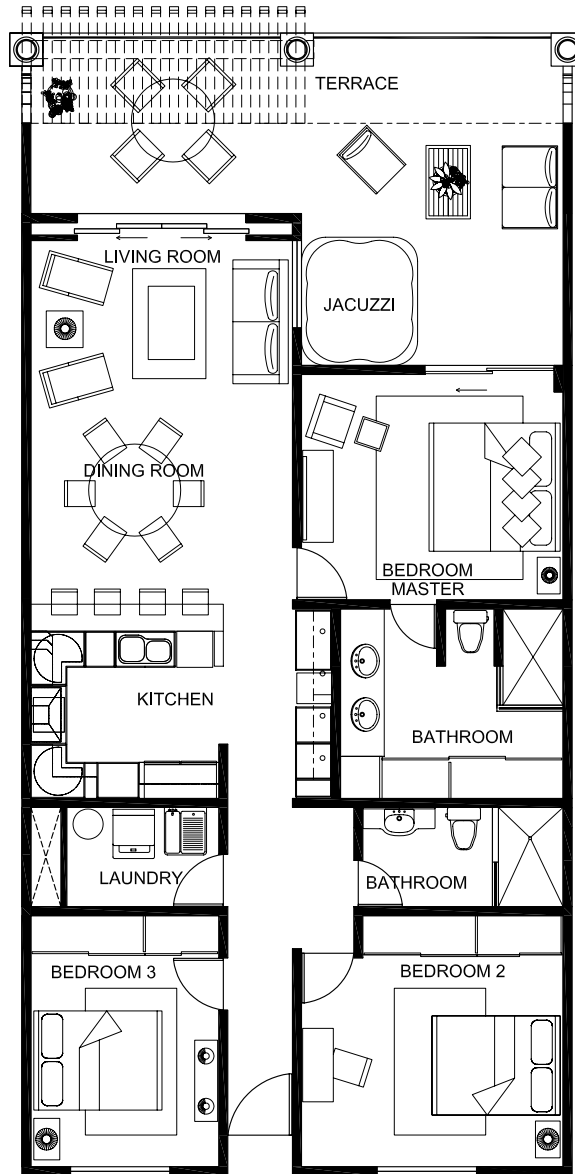

Unit 303

3 Bedroom & 2 Bathrooms

FLOOR	LIVING SIZE	TERRACE SIZE
Tird	1413 Sq. Ft.	420 Sq. Ft.