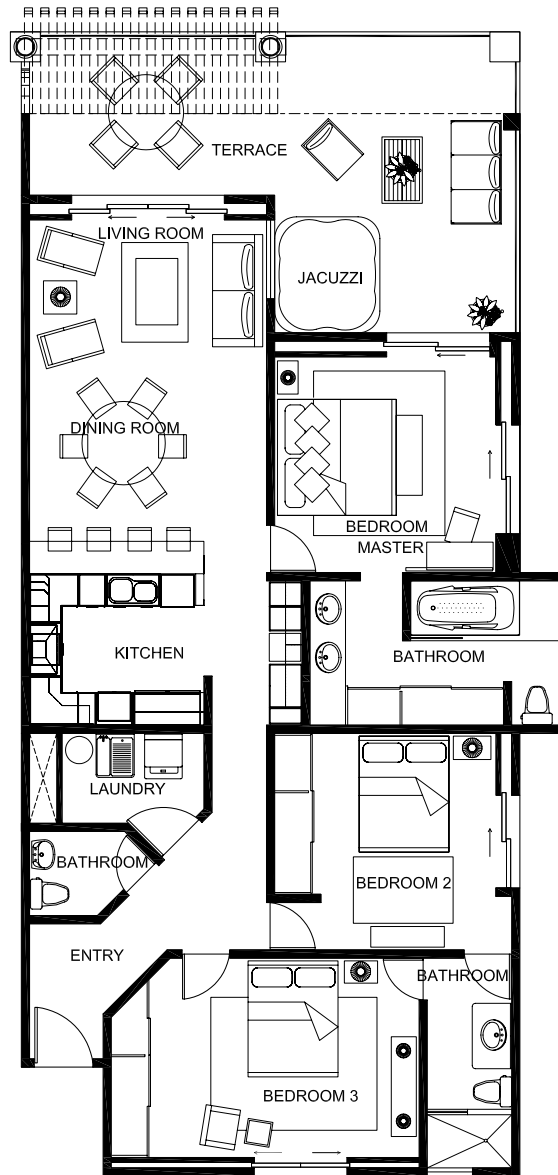

Unit 304

3 Bedroom & 2 1/2 Bathrooms

FLOOR	LIVING SIZE	TERRACE SIZE
Tird	1622 Sq. Ft.	425 Sq. Ft.