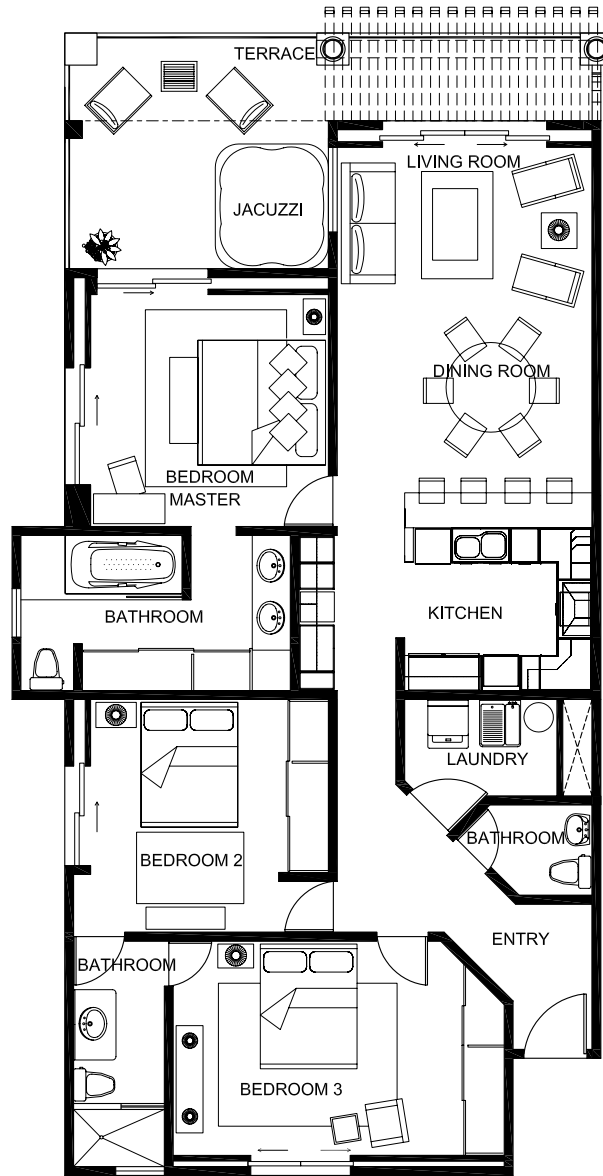

Unit 401

3 Bedroom & 2 1/2 Bathrooms

FLOOR	LIVING SIZE	TERRACE SIZE
Fourth	1622 Sq. Ft.	278 Sq. Ft.