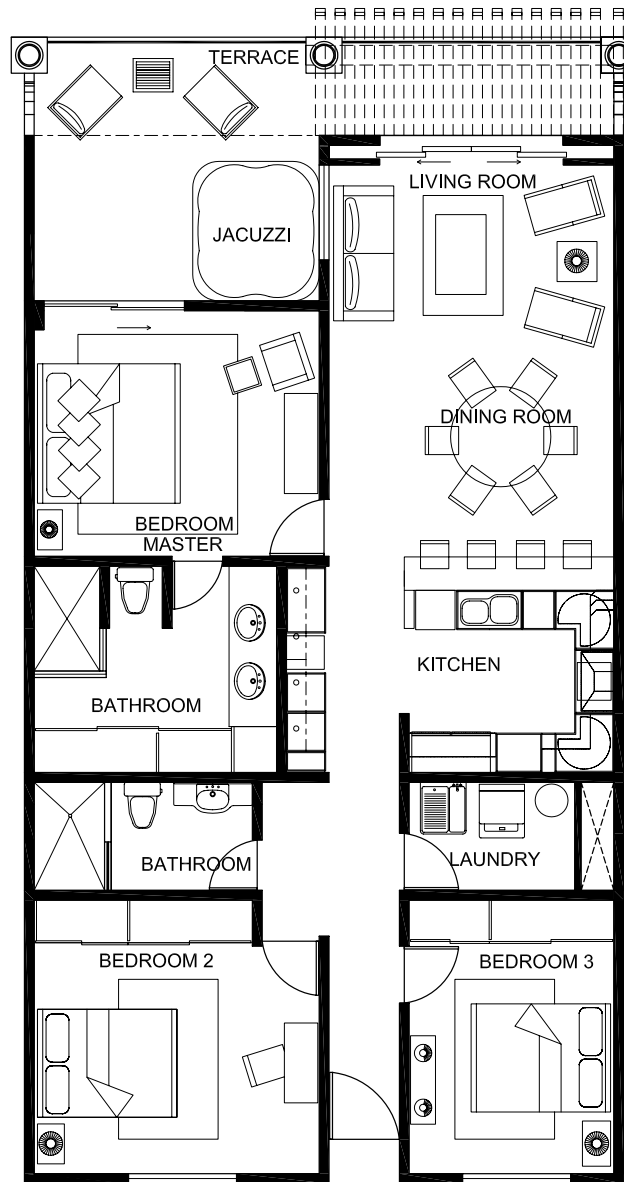

Unit 402

3 Bedroom & 2 Bathrooms

FLOOR	LIVING SIZE	TERRACE SIZE
Fourth	1413 Sq. Ft.	275 Sq. Ft.