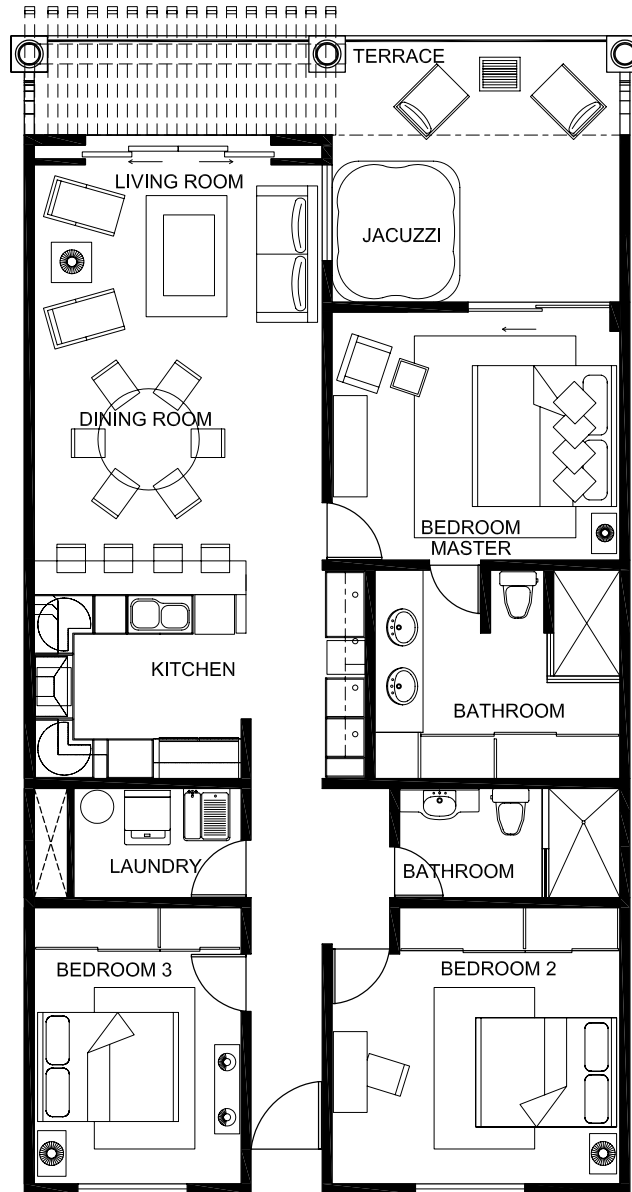

Unit 403

3 Bedroom & 2 Bathrooms

FLOOR	LIVING SIZE	TERRACE SIZE
Fourth	1413 Sq. Ft.	275 Sq. Ft.