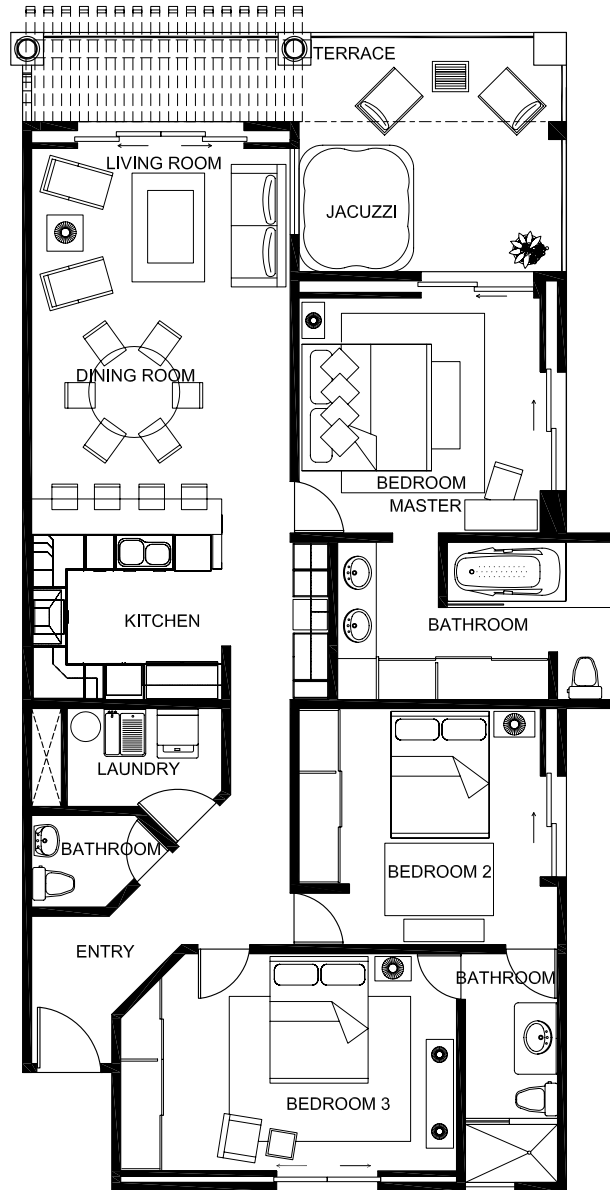

Unit 404

3 Bedroom & 2 1/2 Bathrooms

FLOOR	LIVING SIZE	TERRACE SIZE
Fourth	1622 Sq. Ft.	278 Sq. Ft.