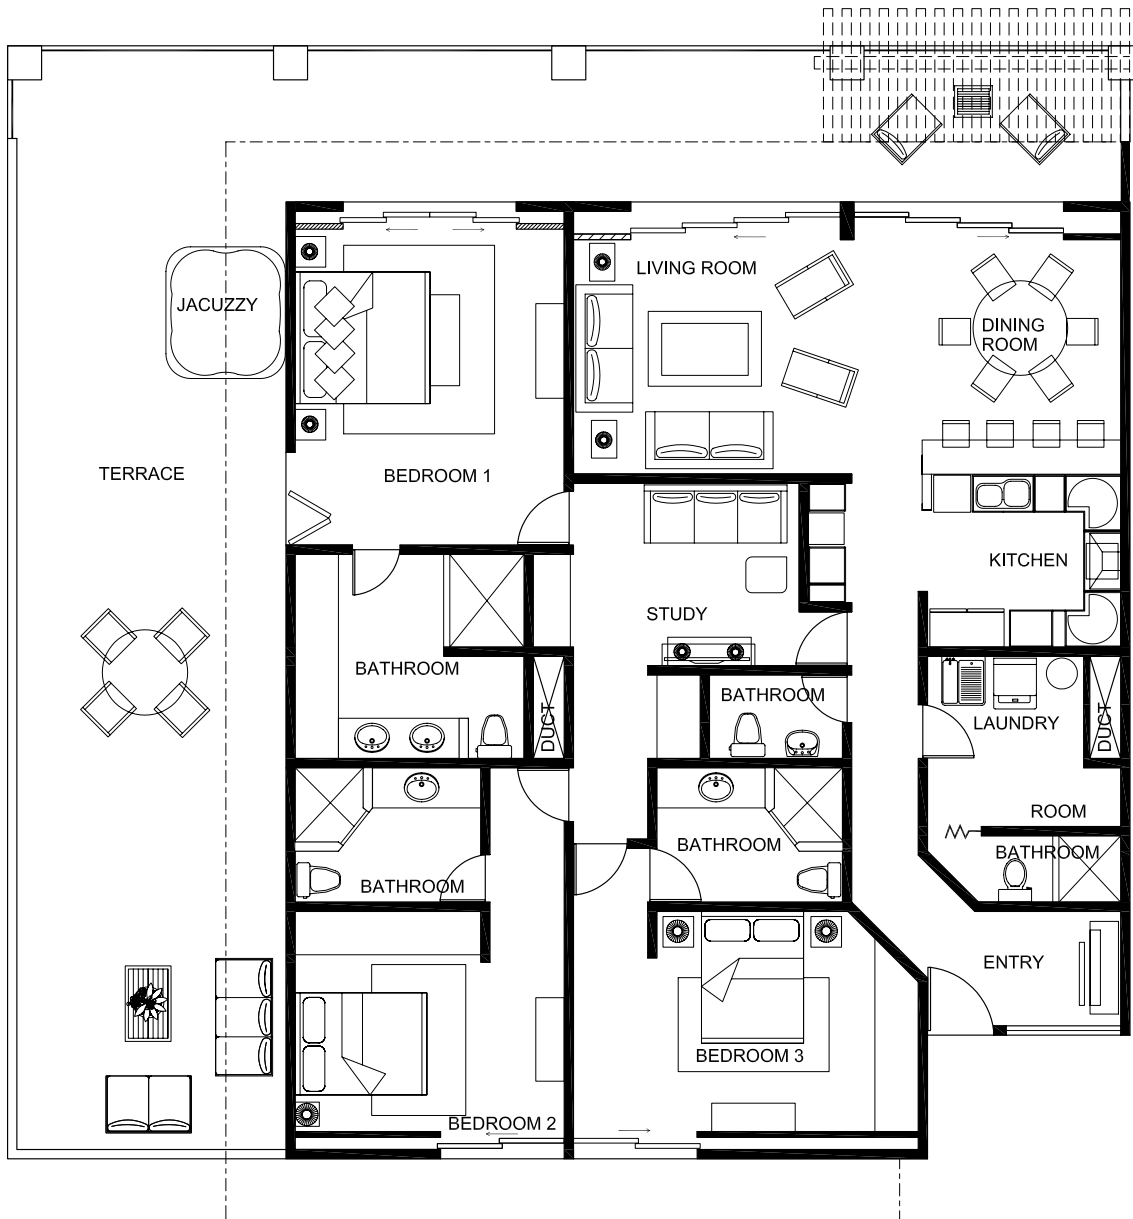

Unit 501

3 Bedroom, Studio & 3 1/2 Bathrooms

FLOOR	LIVING SIZE	TERRACE SIZE
Fifth	2190 Sq. Ft.	1240 Sq. Ft.