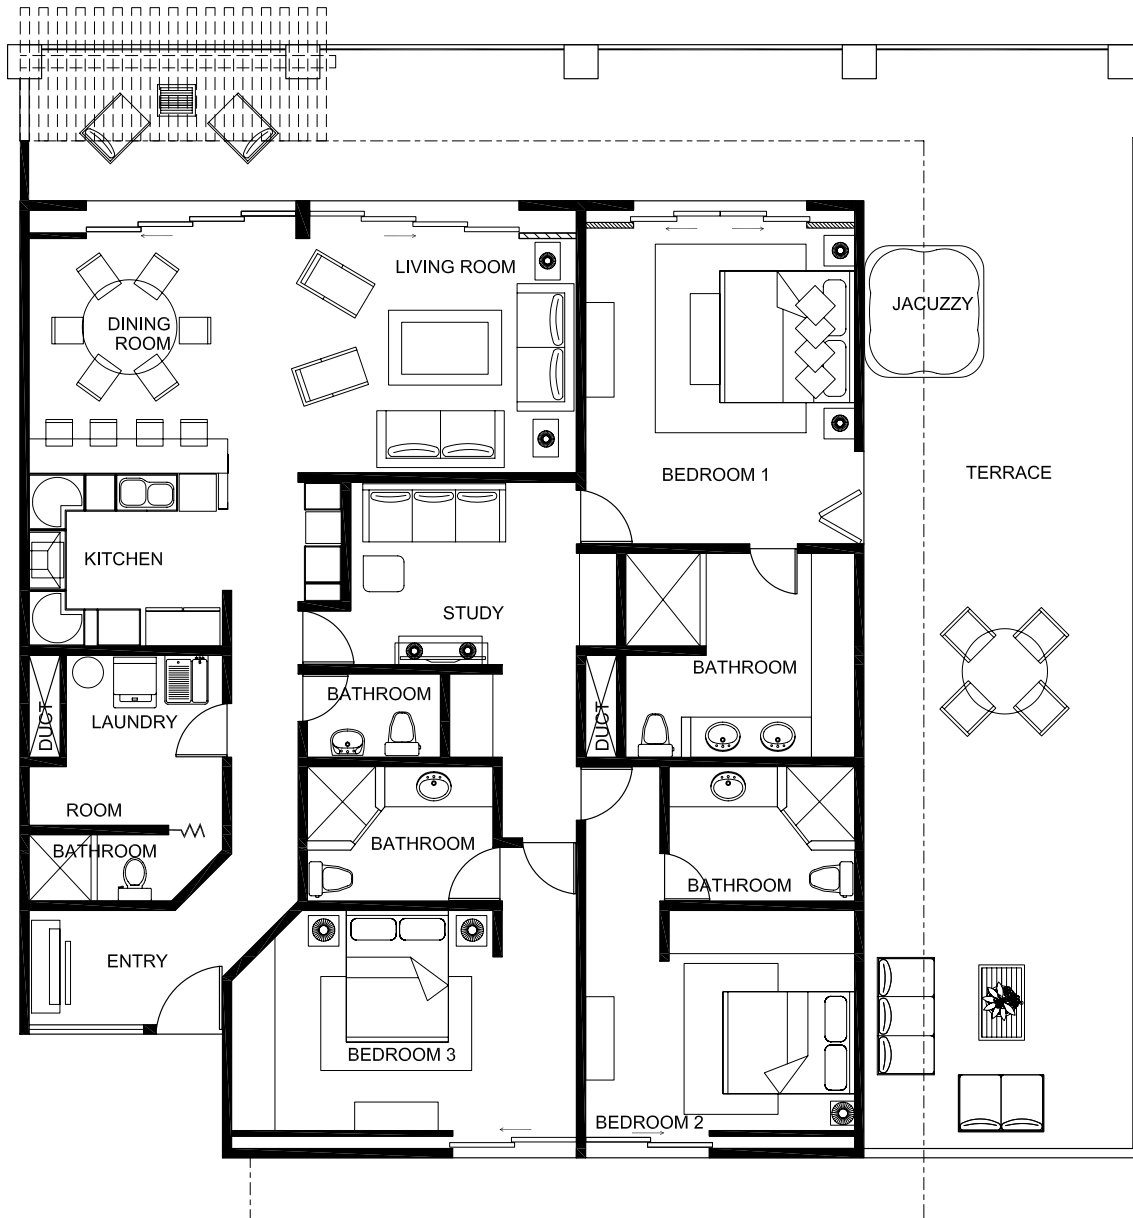

*Unit 502*

*3 Bedroom, Studio & 3 1/2 Bathrooms*

FLOOR	LIVING SIZE	TERRACE SIZE
Fifth	2190 Sq. Ft.	1240 Sq. Ft.